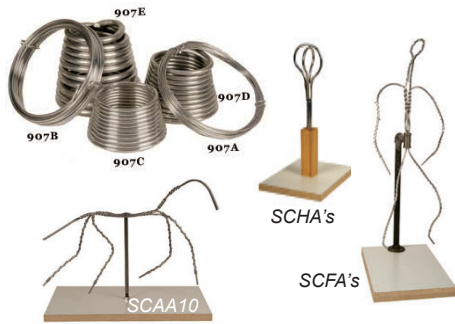

Quantity discounts apply on multiples of the same item

ARMATURE WIRE

A non-corrosive lightweight aluminum wire that is fully pliable, non-staining and economical.

- SC907A..... 1/16" x 32ft (up to 15"h)..... \$8.00
- SC907B..... 1/8" x 20ft (up to 15"h)..... \$10.30
- SC907C..... 3/16" x 10ft (up to 24"h) \$13.50
- SC907D..... 1/4" x 10 ft (up to 36"h)..... \$27.00
- SC907E..... 3/8" x 10ft (over 36"h)..... \$40.00

ARMATURES WITH BASES

Strong, fully adjustable flakeboard bases, formica-covered, with non-staining, pliable almaloy wire. Position adjustable steel back irons for standing, kneeling or sitting sculptures.

Human Figures

- SCFA3.....12" armature\$42.00
- SCFA4.....15" armature.....\$50.00
- SCFA5.....18" armature.....\$70.00

Head & Bust

- SCHA2.....13" (1/2 lifesize)\$34.00
- SCHA3.....15" (5/8 lifesize).....\$52.00
- SCHA4.....20" (lifesize).....\$65.00

XIEM'S FLEXIBLE RULER

Measure twice, cut once! This flexible ruler is perfect for any application where lines are hard to measure. Get accurate measurements for curved and straight lines on convex and concave surfaces. Inches on one side and millimeters on the other.